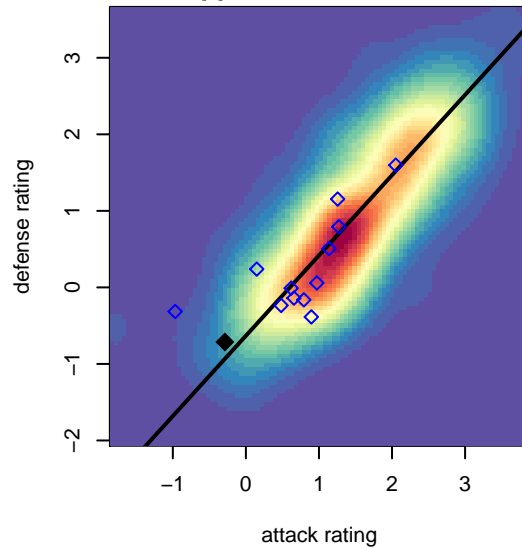

BIFC White B04

Bainbridge Island FC
 Bainbridge Island, WA
 B04 total strength=655
 attack=0.75 defense=0.49
 fall league = NPSL DIVISION 3 (04) U14

alt names used:
 Bainbridge Island FC B04 White
 Bainbridge Island FC White B04

Venues played:
 2017 Crossfire Select U14 Silver
 2017 NPSL DIVISION 3 (04) U14

BIFC White B04
 Dots are actual minus expected GF (blue circles) and GA (red triangles).
 Blue line is smoothed change in attack strength. Red is smoothed change in defense strength.

**attack and defense variance (black dot)
relative to other teams
and top 10 in region**

**attack and defense rating
relative to others at age
and all opponents in last 13 months**

Performance relative to 13 month average