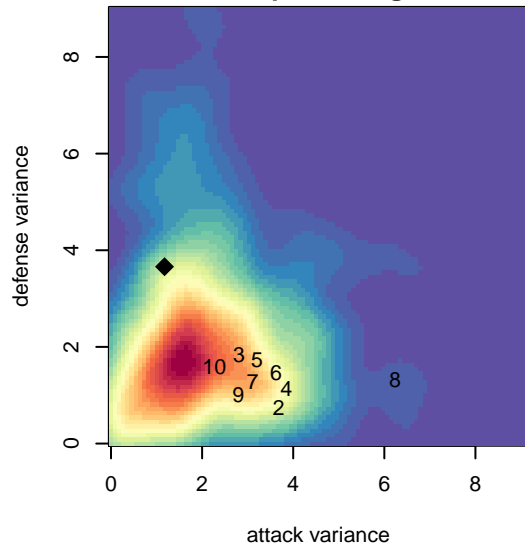

BIFC White B04

Bainbridge Island FC
 Bainbridge Island, WA
 B04 total strength=655
 attack=0.75 defense=0.49
 fall league = NPSL DIVISION 3 (04) U14

alt names used:
 Bainbridge Island FC B04 White
 Bainbridge Island FC White B04

Venues played:
 2017 Crossfire Select U14 Silver
 2017 NPSL DIVISION 3 (04) U14

BIFC White B04
 Dots are actual minus expected GF (blue circles) and GA (red triangles).
 Blue line is smoothed change in attack strength. Red is smoothed change in defense strength.

**attack and defense variance (black dot)
relative to other teams
and top 10 in region**

**attack and defense rating
relative to others at age
and all opponents in last 13 months**

Performance relative to 13 month average