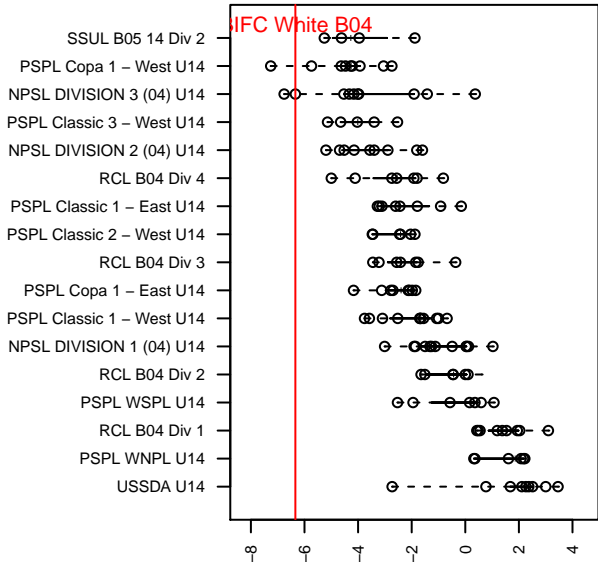

BIFC White B04

Bainbridge Island FC
 Bainbridge Island, WA
 B04 total strength=655
 attack=0.75 defense=0.49
 fall league = NPSL DIVISION 3 (04) U14

alt names used:
 Bainbridge Island FC B04 White
 Bainbridge Island FC White B04

Venues played:
 2017 Crossfire Select U14 Silver
 2017 NPSL DIVISION 3 (04) U14

BIFC White B04
 Dots are actual minus expected GF (blue circles) and GA (red triangles).
 Blue line is smoothed change in attack strength. Red is smoothed change in defense strength.

**attack and defense variance (black dot)
relative to other teams
and top 10 in region**

**attack and defense rating
relative to others at age
and all opponents in last 13 months**

Performance relative to 13 month average